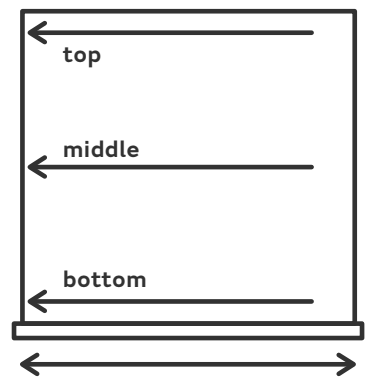

Made to Measure Blinds

How to measure.

1 Decide if your blind is for an inside or outside recess.

Inside recess

Outside recess

Please note an **outside recess** will be required if:

1. The window opens inwards
2. The recess is less than 75mm deep
3. The window is not straight

2 How to measure for your inside recess blind.

(for outside recess see step 3)

Measure wall to wall and from the top of the window to the window sill in centimeters.

Take the width measurements in three places to allow for any variations (Width - left, middle & right).

Take the drop measurements in three places to allow for any variations (Drop - top, middle & bottom)

Make a note of the smallest width and drop measurement.

These will be needed when placing your order

(we will make the necessary adjustments)

Your blind will be made to these measurements.

3 How to measure for your outside recess blind.

(for inside recess see step 2)

Measure the window width in centimeters and add at least an extra 5cm left and right for the overlap.