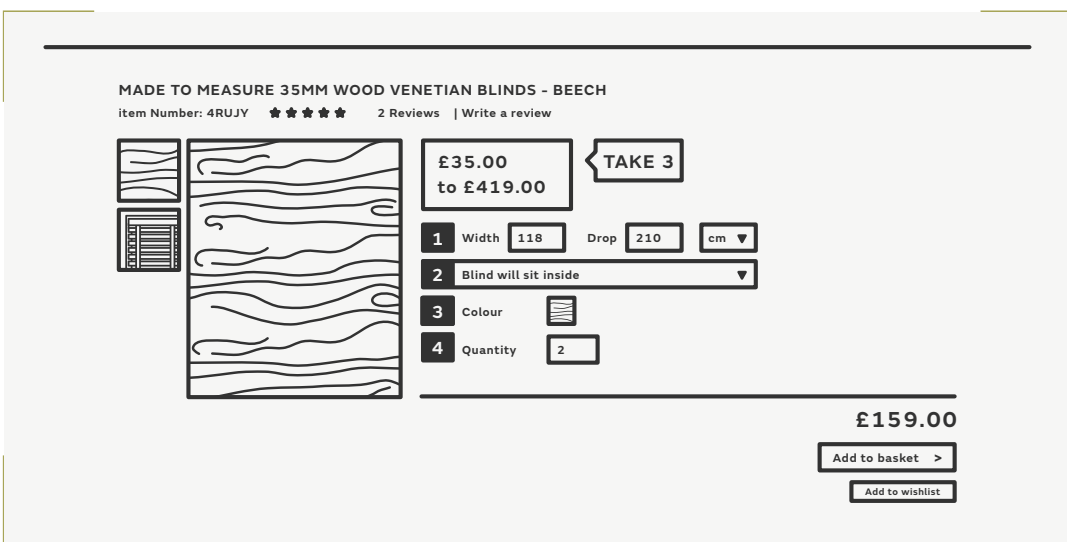

Make sure there are no obstructions for any additional overlap

Measure the exact drop of the blind in centimeters from where you want the blind to hang, to where you want the blind to finish.

Your blind will be made to these measurements

Made to Measure Blinds

How to order online.

1 Step 1

Select the "Shop all made to measure blinds" button.

2 Step 2

Select your preferred colour from the navigation section on the left of the screen.

3 Step 3

Browse the product gallery for your preferred design.

4 Step 4

Enter your chosen width and drop (length).

From the drop down option select whether the blind is inside or outside the window recess.

Enter your desired quantity.

5 Step 5

Select 'Add to basket' and follow the checkout process to complete your order.

Your blinds will be made to your exact requirements.