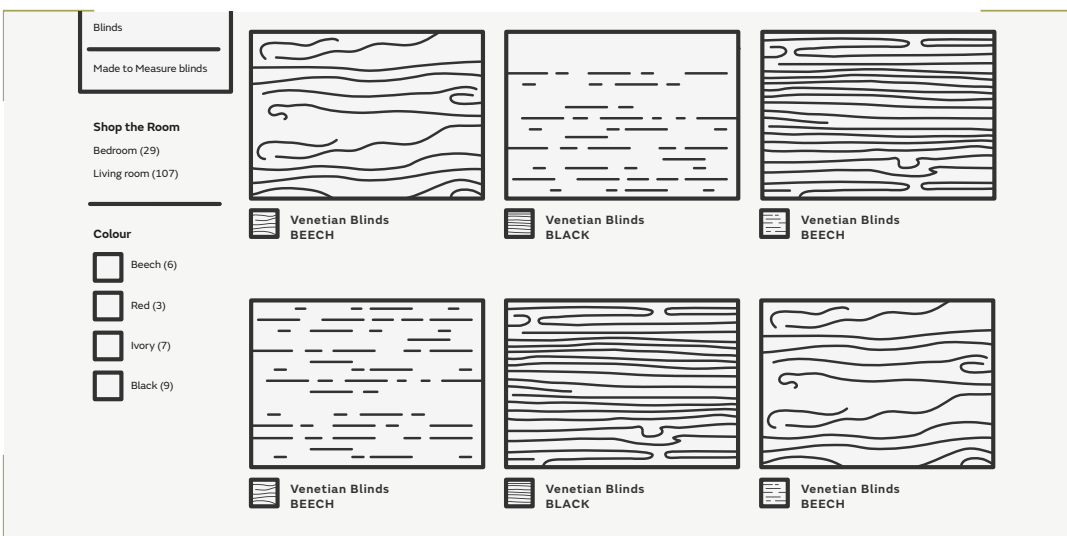

Make sure there are no obstructions for any additional overlap

Measure the exact drop of the blind in centimeters from where you want the blind to hang, to where you want the blind to finish.

Your blind will be made to these measurements

Made to Measure Blinds

How to order online.

1 Step 1

Select the "Shop all made to measure blinds" button.

2 Step 2

Select your preferred colour from the navigation section on the left of the screen.

3 Step 3

Browse the product gallery for your preferred design.

4 Step 4

Enter your chosen width and drop (length).

From the drop down option select whether the blind is inside or outside the window recess.

Enter your desired quantity.