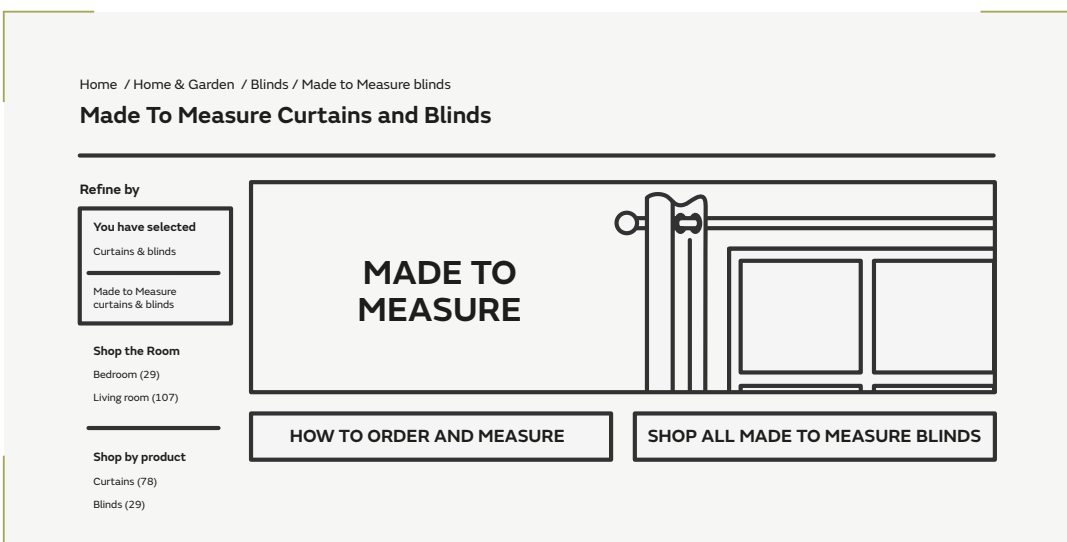

Your blind will be made to these measurements.

3 How to measure for your outside recess blind.

(for inside recess see step 2)

Measure the window width in centimeters and add at least an extra 5cm left and right for the overlap.

Make sure there are no obstructions for any additional overlap

Measure the exact drop of the blind in centimeters from where you want the blind to hang, to where you want the blind to finish.

Your blind will be made to these measurements

Made to Measure Blinds

How to order online.

1 Step 1

Select the "Shop all made to measure blinds" button.

2 Step 2

Select your preferred colour from the navigation section on the left of the screen.

3 Step 3