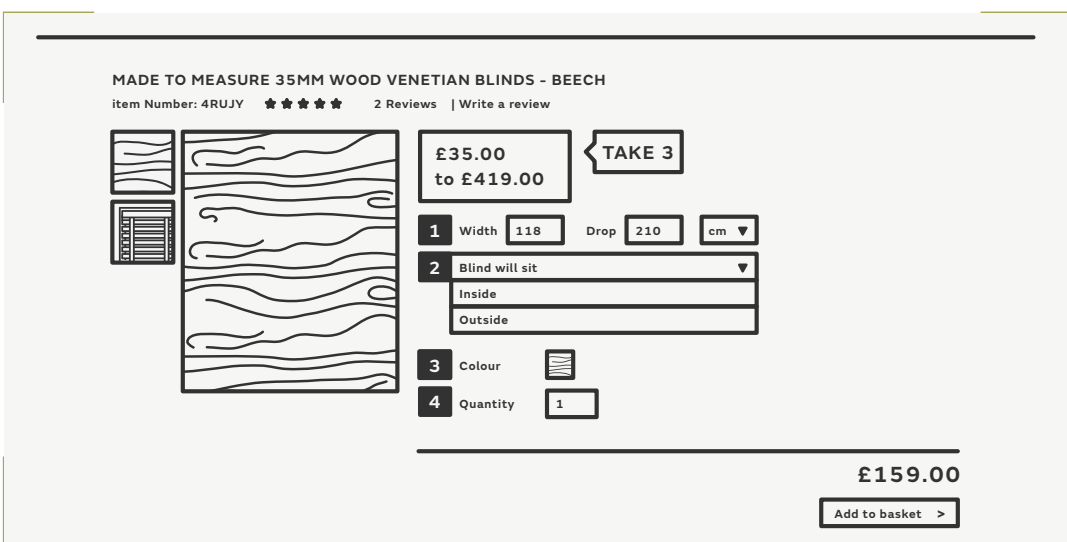

Make sure there are no obstructions for any additional overlap

Measure the exact drop of the blind in centimeters from where you want the blind to hang, to where you want the blind to finish.

Your blind will be made to these measurements

Made to Measure Blinds

How to order online.

1 Step 1

Select the "Shop all made to measure blinds" button.

2 Step 2

Select your preferred colour from the navigation section on the left of the screen.

3 Step 3

Browse the product gallery for your preferred design.

4 Step 4

Enter your chosen width and drop (length).

From the drop down option select whether the blind is inside or outside the window recess.

Enter your desired quantity.

5 Step 5

Select 'Add to basket' and follow the checkout process to complete your order.

Your blinds will be made to your exact requirements.