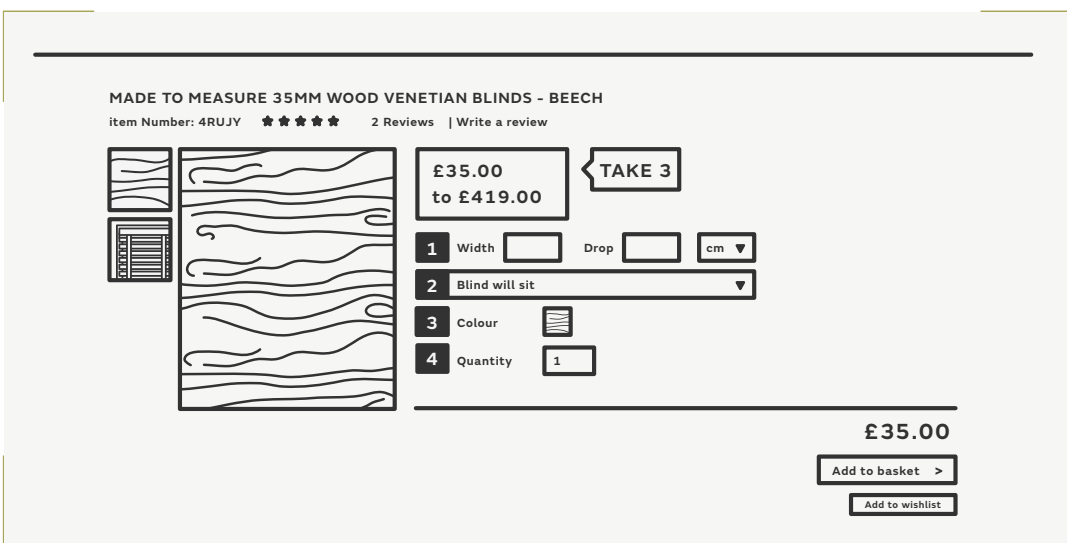

Make sure there are no obstructions for any additional overlap

Measure the exact drop of the blind in centimeters from where you want the blind to hang, to where you want the blind to finish.

Your blind will be made to these measurements

Made to Measure Blinds

How to order online.

1 Step 1

Select the "Shop all made to measure blinds" button.

2 Step 2

Select your preferred colour from the navigation section on the left of the screen.

3 Step 3

Browse the product gallery for your preferred design.

4 Step 4

Enter your chosen width and drop (length).

From the drop down option select whether the blind is inside or outside the window recess.

Enter your desired quantity.