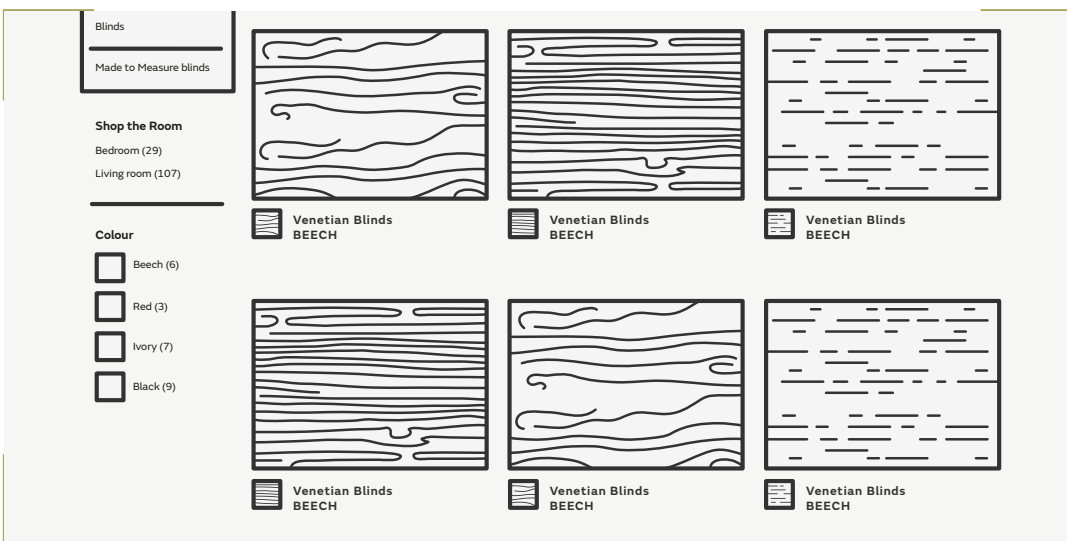

Make sure there are no obstructions for any additional overlap

Measure the exact drop of the blind in centimeters from where you want the blind to hang, to where you want the blind to finish.

Your blind will be made to these measurements

Made to Measure Blinds

How to order online.

1 Step 1

Select the "Shop all made to measure blinds" button.

2 Step 2

Select your preferred colour from the navigation section on the left of the screen.

3 Step 3

Browse the product gallery for your preferred design.

4 Step 4

Enter your chosen width and drop (length).

From the drop down option select whether the blind is inside or outside the window recess.

Enter your desired quantity.