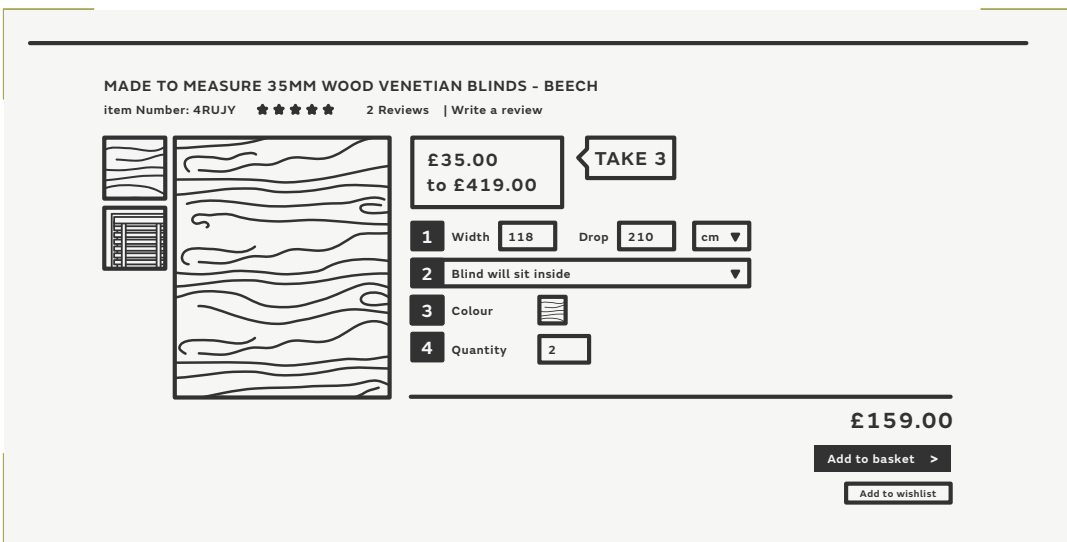

Make sure there are no obstructions for any additional overlap

Measure the exact drop of the blind in centimeters from where you want the blind to hang, to where you want the blind to finish.

Your blind will be made to these measurements

Made to Measure Blinds

How to order online.

1 Step 1

Select the "Shop all made to measure blinds" button.

2 Step 2

Select your preferred colour from the navigation section on the left of the screen.

3 Step 3

Browse the product gallery for your preferred design.

4 Step 4

Enter your chosen width and drop (length).

From the drop down option select whether the blind is inside or outside the window recess.

Enter your desired quantity.

5 Step 5

Select 'Add to basket' and follow the checkout process to complete your order.

Your blinds will be made to your exact requirements.